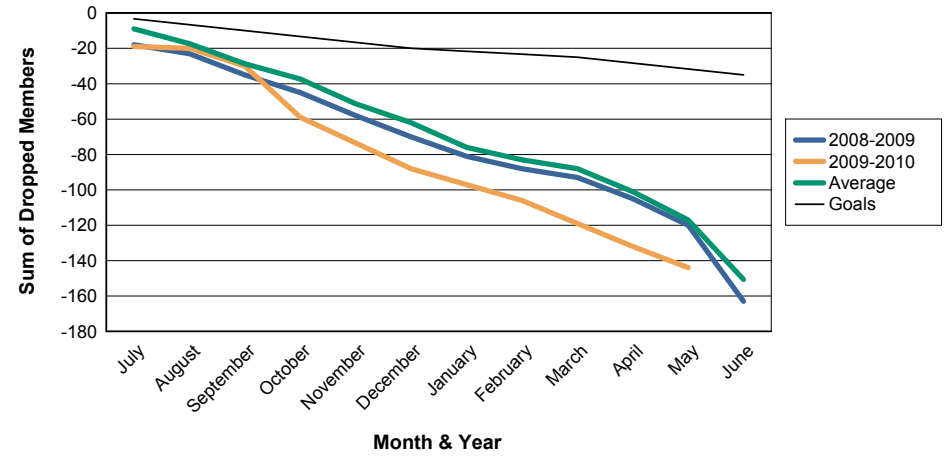

For District 108IB1

Sum of Charter Members/ Month & Year

For District 108IB1

3 Year Comparisons for GMT Constitutional Area 4

By GMT District

As of May 2010

Sum of New Members/ Month & Year

For District 108IB1

Sum of Dropped Members/ Month & Year

For District 108IB1

Sum of Net Members/ Month & Year

For District 108IB1