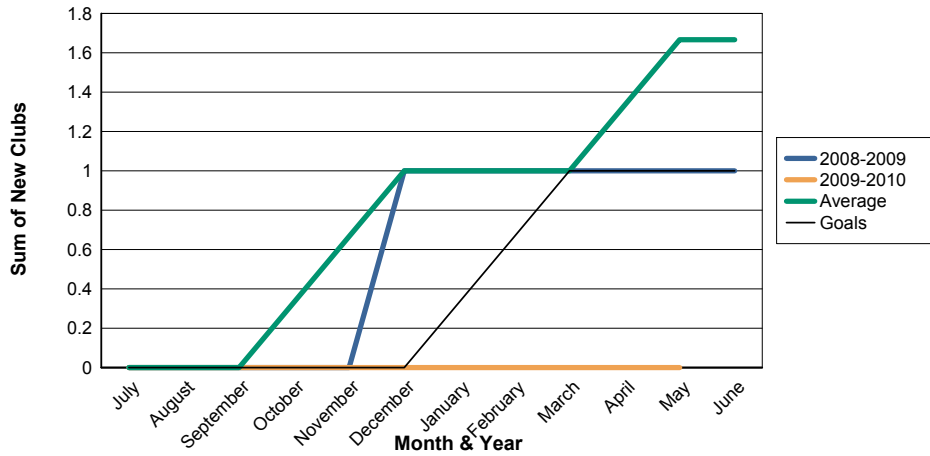

3 Year Comparisons for GMT Constitutional Area 4

By GMT District

As of May 2010

Sum of New Clubs/ Month & Year

For District 108IB1

Sum of Dropped Clubs/ Month & Year

For District 108IB1

Sum of Net Clubs/ Month & Year