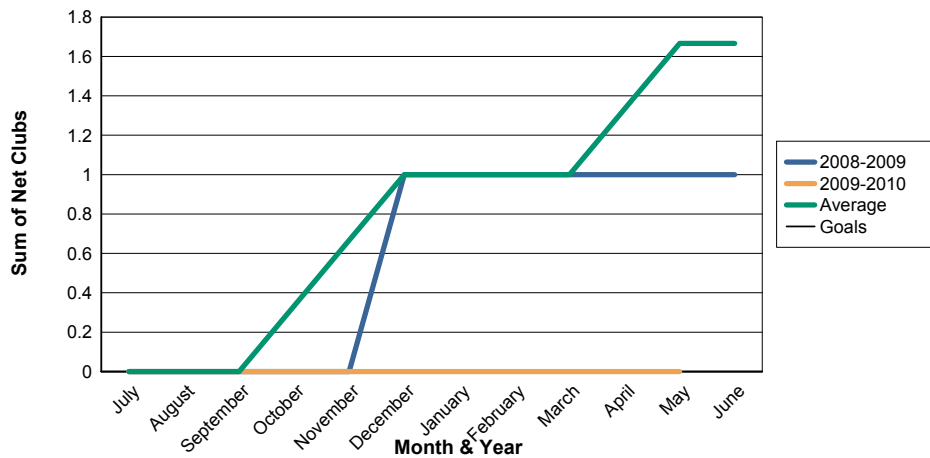

Sum of Net Clubs/ Month & Year

For District 108IB1