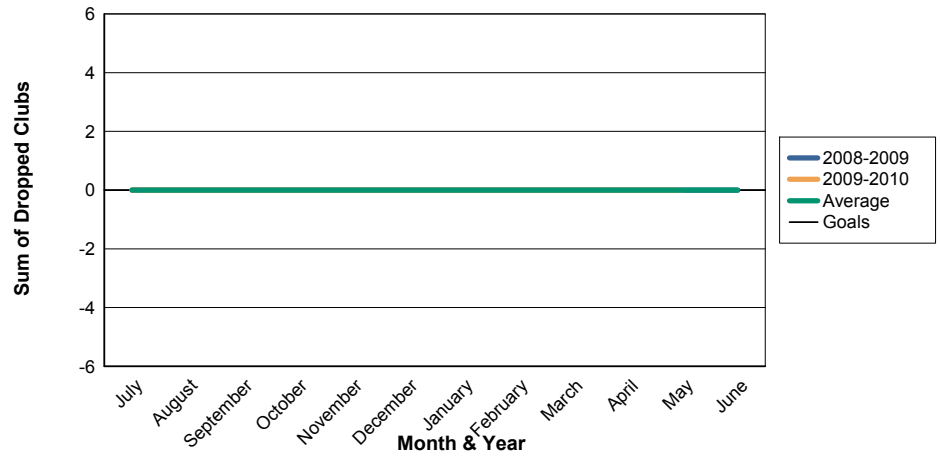

3 Year Comparisons for GMT Constitutional Area 4

By GMT District

As of May 2010

Sum of New Clubs/ Month & Year

For District 108IB1

Sum of Dropped Clubs/ Month & Year

For District 108IB1

Sum of Net Clubs/ Month & Year