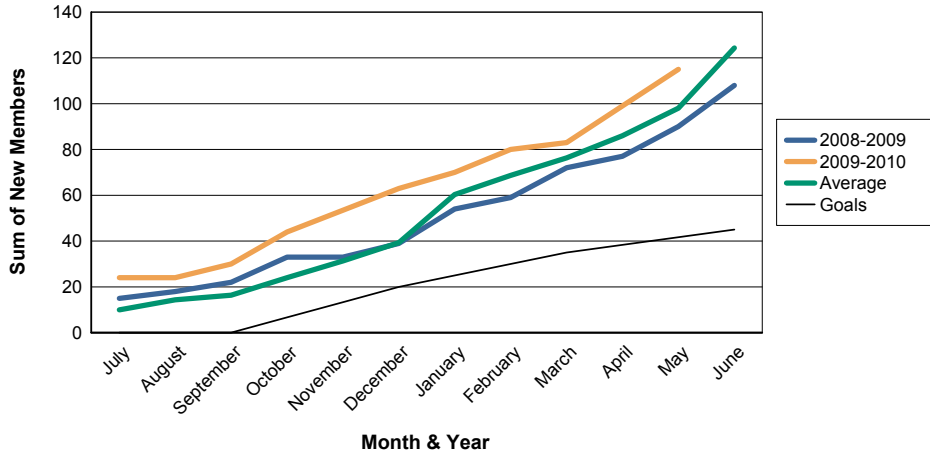

For District 108IB1

Sum of Charter Members/ Month & Year

For District 108IB1

3 Year Comparisons for GMT Constitutional Area 4

By GMT District

As of May 2010

Sum of New Members/ Month & Year

For District 108IB1

Sum of Dropped Members/ Month & Year

For District 108IB1

Sum of Net Members/ Month & Year

For District 108IB1