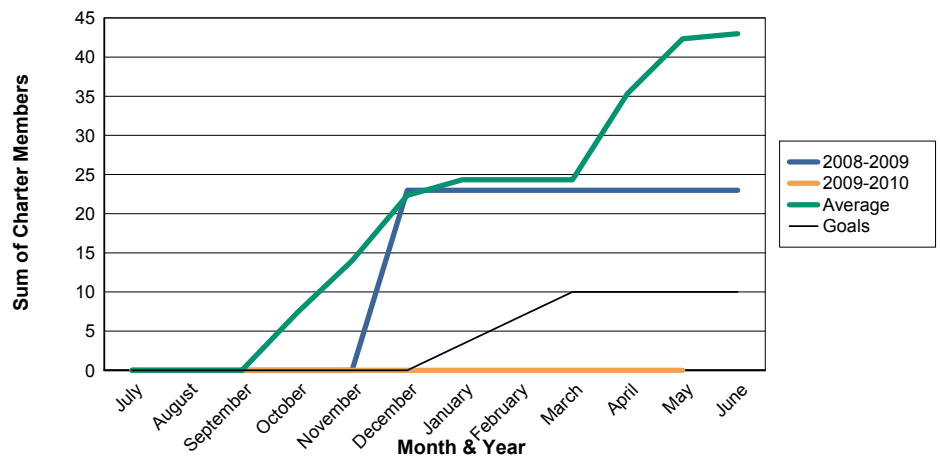

Sum of Charter Members/ Month & Year

For District 108IB1